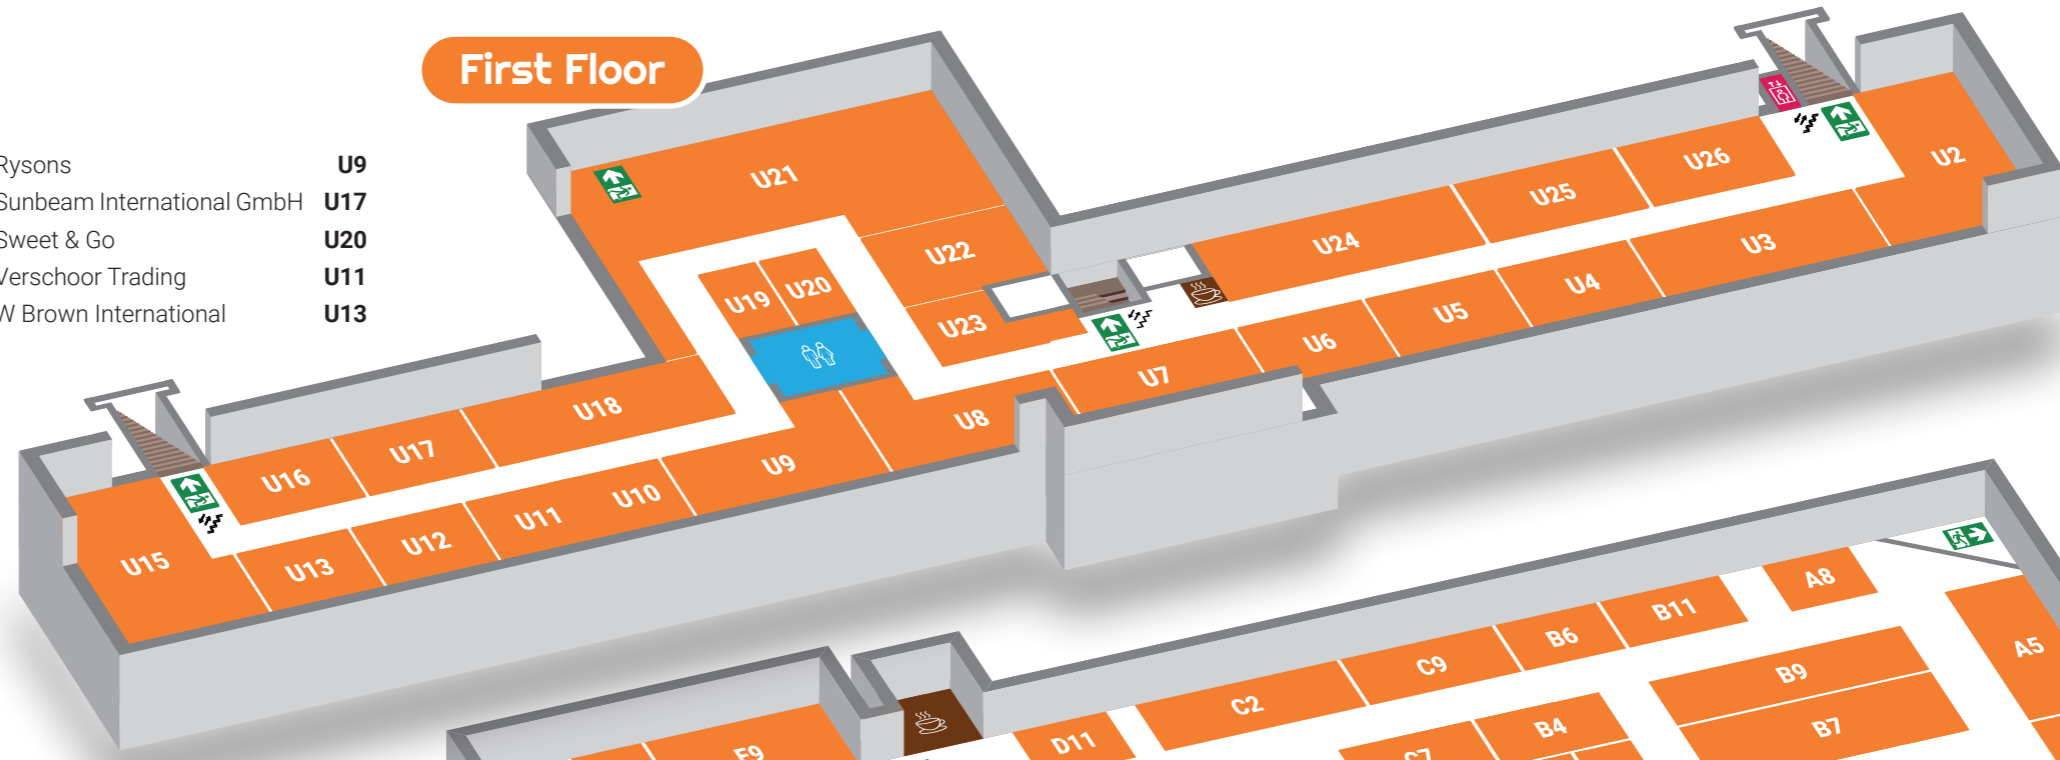

Floor Plan

All Sales Trade House	U4
Branded Toys 2 Sp. z.o.o. Sp.K.	U6
C.R.T. s.r.l.	U10
DHZ Outlet & Partijhandel	U8
Dino toys	U25
EDCO	U21
Euro Parfums	U23
GBV-Weco Vuurwerk	U5
HBX Natural Living	U22
Heathside Trading	U7
Hot Deals Sp. Z.o.o.	U6
Housevitamin	U19
Interbosch	U24
Jonotoys	U26
Mega Collections	U15
Mesa Products International	U18
Noor Living	U3
Pirox International	U2
Reinhard Import Export ek	U12
Rowan International Ltd	U16

Rysons	U9
Sunbeam International GmbH	U17
Sweet & Go	U20
Verschoor Trading	U11
W Brown International	U13

First Floor

Legend

- Catering**
- Coffee Point**
- Elevator**
- Emergency Exit**
- Smoking Area**
- Toilet**
- Info**
- Cloakroom**
- Lockers**

Ground Floor

4everyware	G1
AES International	F7
AF Trade	G5
AMB Trading	C7
Appelo Stock	B6
B-Living	B7
Beeldenparadijs	F4
Cepewa	A3
De Vijzel Trading	D10
Deka Deals	E10
Dijk Natural Collections	C9

Duif International	B7
Dutch Overstock	F8
Esseci Italia (Setablu)	G7
Fashion Deals Trading	A1
Firma Reinders	D9
Frank van de Wijert	H2
Gifts & Concepts	D11
GM Company	C5
Grant and Bowman	G4
GV Stahlwaren	A4
Hamison	G9

Sir Plus	B11
Sm!le BV	D8
Stock Napoli	H3
Stockpoint Int	E1
TCC Global	G8
Top Ten	G3
Toys One	F5
Van Gennip	G11
Vank Distribution	D1
Vepa Bins	E6
Verduin.eu	B3
WeStocklots	D3
Wiljan Import, Export & Wholesale	B1
Yücel Trading	C2
Zanolli Medien	A8